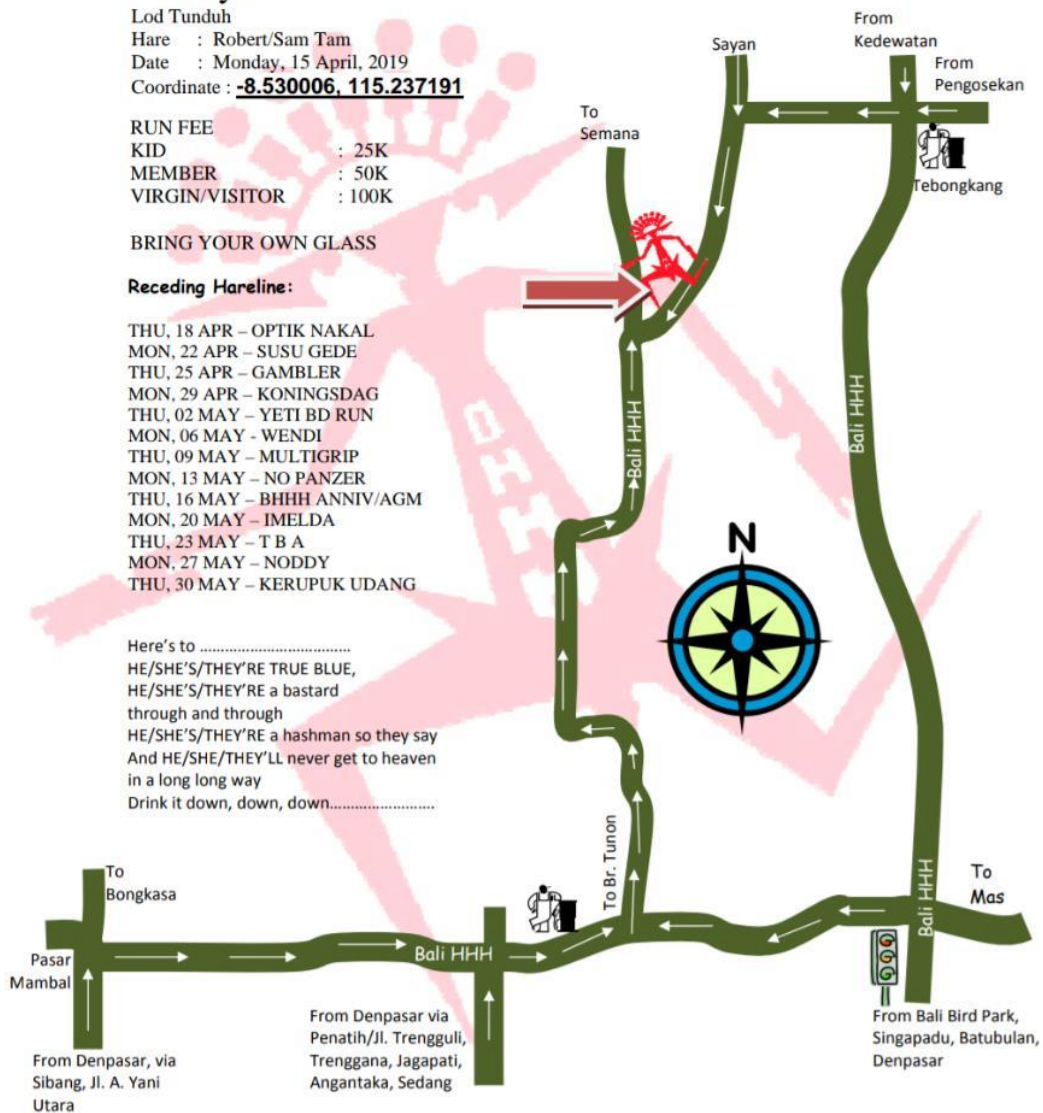

Click [here](#) to open Google Maps for our Monday run on April 15

BALI HASH HOUSE HARRIERS

subscribe for hash map by e-mail through www.bali-hash.com

Run No: 3025

Demayu

Lod Tunduh

Hare : Robert/Sam Tam

Date : Monday, 15 April, 2019

Coordinate : **-8.530006, 115.237191**

RUN FEE

KID : 25K

MEMBER : 50K

VIRGIN/VISITOR : 100K

BRING YOUR OWN GLASS

Receding Hareline:

THU, 18 APR – OPTIK NAKAL

MON, 22 APR – SUSU GEDE

THU, 25 APR – GAMBLER

MON, 29 APR – KONINGS DAG

THU, 02 MAY – YETI BD RUN

MON, 06 MAY – WENDI

THU, 09 MAY – MULTIGRIP

MON, 13 MAY – NO PANZER

THU, 16 MAY – BHHH ANNIV/AGM

MON, 20 MAY – IMELDA

THU, 23 MAY – T B A

MON, 27 MAY – NODDY

THU, 30 MAY – KERUPUK UDANG

Here's to
HE/SHE'S/THEY'RE TRUE BLUE,
HE/SHE'S/THEY'RE a bastard
through and through
HE/SHE'S/THEY'RE a hashman so they say
And HE/SHE/THEY'LL never get to heaven
in a long long way
Drink it down, down, down.....